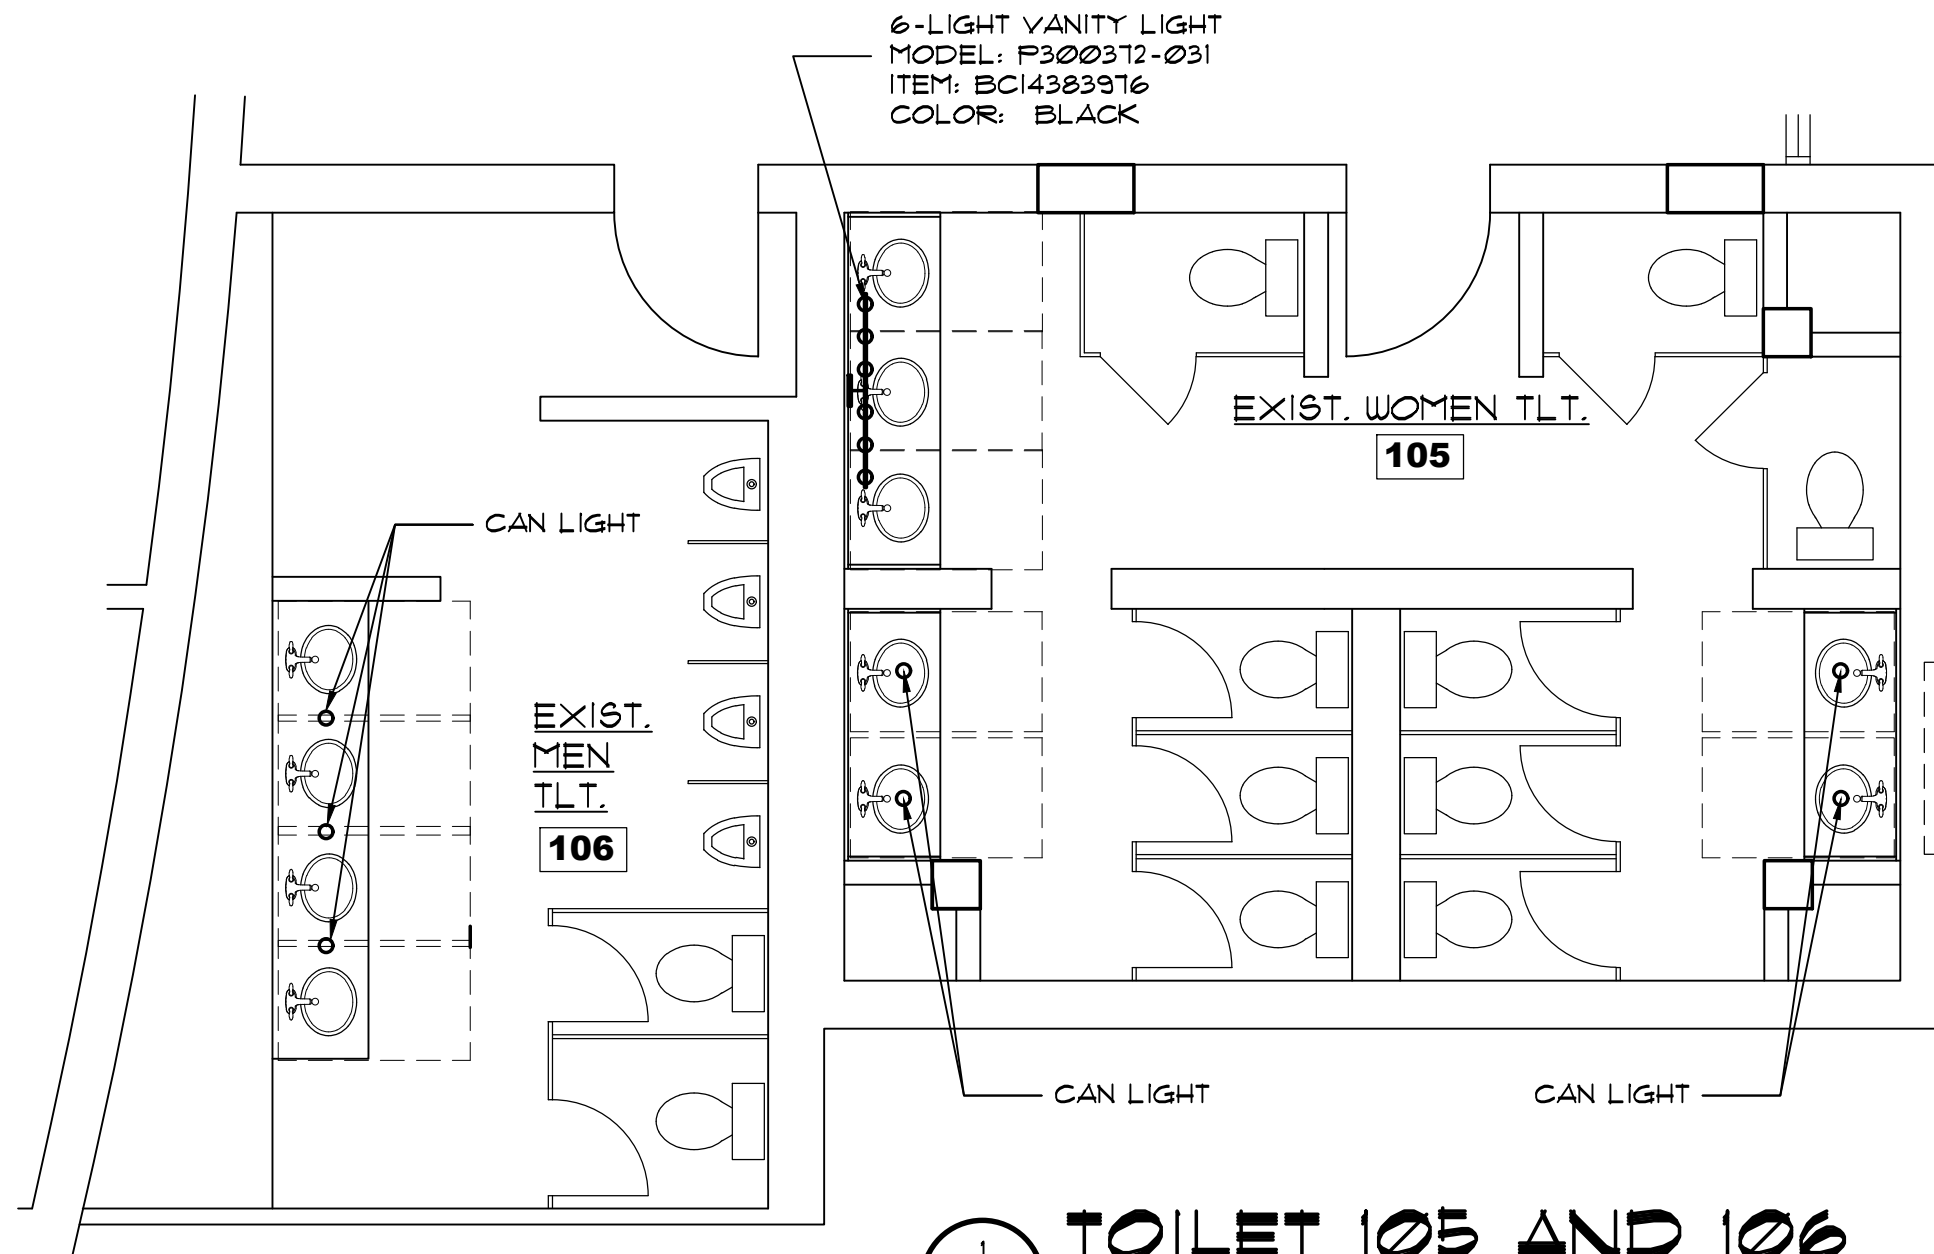

**REPAIRS TO
CARTERT COMMUNITY THEATRE
MOREHEAD CITY, NORTH CAROLINA**

1 TOILET 105 AND 106
BD-6 SCALE: 1/4" = 1'-0"

REVISED VANITY LIGHTING

24034

ISSUED: 11/20/24
DWG BY: SKC
CKD BY: LDD

REVISIONS

SHEET NO.
BD-6
OF 1