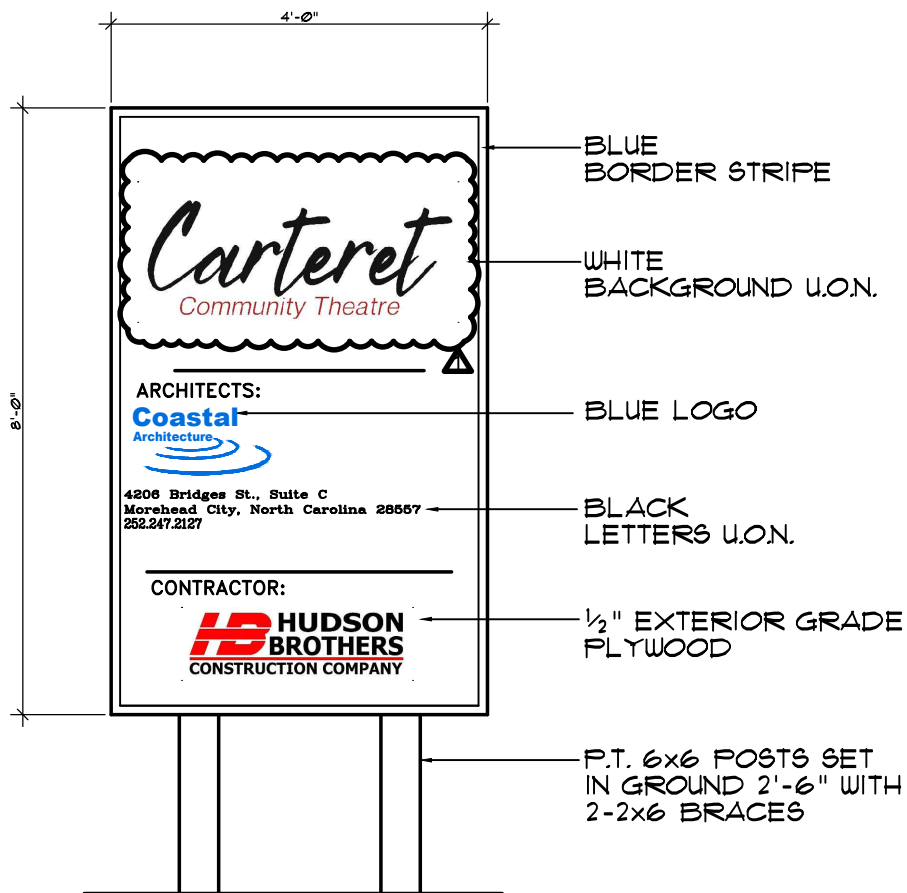

**REPAIRS TO
CARTERET COMMUNITY THEATRE
MOREHEAD CITY, NORTH CAROLINA**

1
BD-1

PROJECT SIGN

NOT TO SCALE

NOTE: SUBMIT SHOP DRAWING FOR COORDINATION OF LETTER HEIGHTS SPECIFIC SIGN COLORS.

24034

ISSUED: 08/22/24